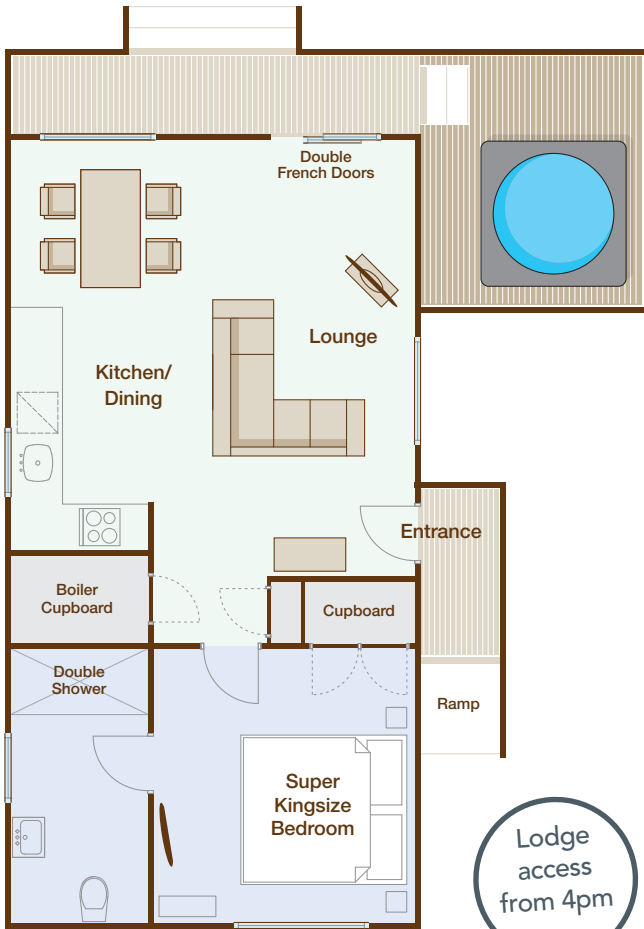

9 Greenfinch Lodge Waters Edge

One bedroom executive luxury lodge overlooking the lake and woodland area with private outdoor hot tub. These one bedroom lodges have master bedroom with pocket sprung bed with large en-suite bathroom. Large open plan kitchen, dining and lounge area. This luxury executive lodge is perfect for that romantic getaway.

All of our 2 berth lodges

- | | | |
|----------------|---------------|---------------|
| 1 Swallow | 6 Blackbird | 11 Swift |
| 2 Kingfisher | 7 Robin | 12 Woodpecker |
| 3 Owl | 8 Nightingale | 13 Jay |
| 4 Yellowhammer | 9 Greenfinch | 14 Mallard |
| 5 Wagtail | 10 Skylark | 15 Kestrel |

- Hard standing jetty
- Clearing for standing fishing
- Allocated parking

Layout not to scale and is for illustration purposes.