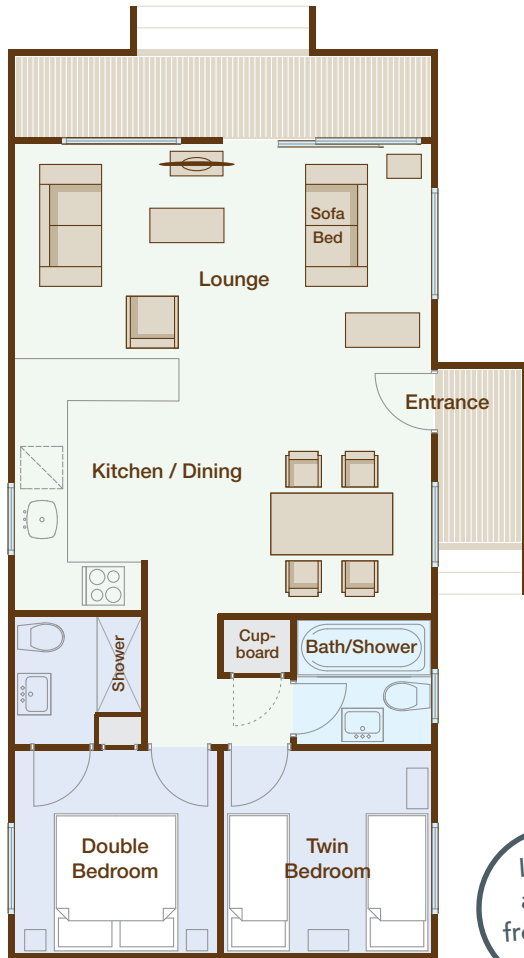

1 Swallow Lodge Lake View

Two bedroom traditional lodge overlooking the lake and woodland area. One double bedroom with en-suite shower room, one twin bedroom, and additional sleeping for up to 2 people on a sofa bed in the lounge area. Additional main bathroom with bath.

Lodge access from 4pm

All of our 6 berth lodges

- | | | |
|----------------|---------------|---------------|
| 1 Swallow | 6 Blackbird | 11 Swift |
| 2 Kingfisher | 7 Robin | 12 Woodpecker |
| 3 Owl | 8 Nightingale | 13 Jay |
| 4 Yellowhammer | 9 Greenfinch | 14 Mallard |
| 5 Wagtail | 10 Skylark | 15 Kestrel |

- Hard standing jetty
- Clearing for standing fishing
- Allocated parking

Layout not to scale and is for illustration purposes.