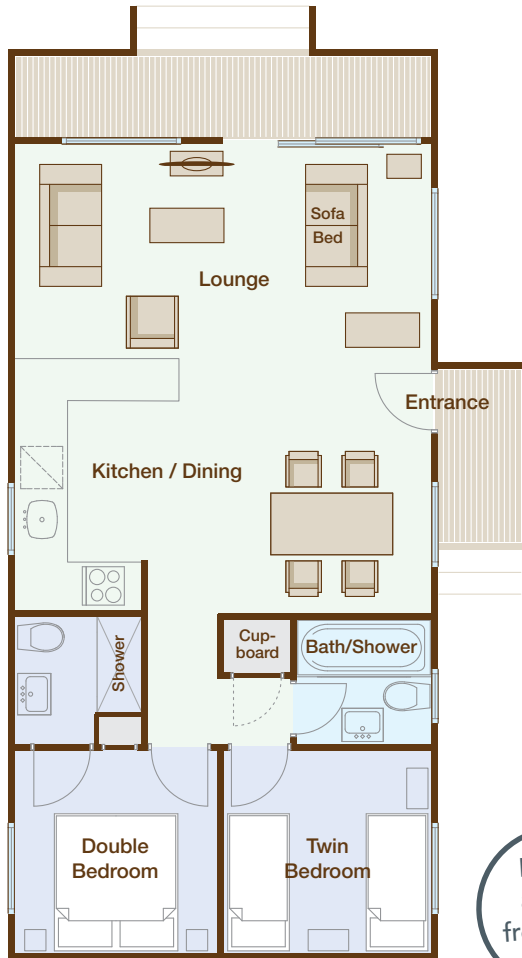

4 Yellowhammer Lodge Lake View

Two bedroom traditional lodge overlooking the lake and woodland area. One double bedroom with en-suite shower room, one twin bedroom, and additional sleeping for up to 2 people on a sofa bed in the lounge area. Additional main bathroom with bath.

Lodge access from 4pm

All of our 6 berth lodges

- | | | |
|----------------|---------------|---------------|
| 1 Swallow | 6 Blackbird | 11 Swift |
| 2 Kingfisher | 7 Robin | 12 Woodpecker |
| 3 Owl | 8 Nightingale | 13 Jay |
| 4 Yellowhammer | 9 Greenfinch | 14 Mallard |
| 5 Wagtail | 10 Skylark | 15 Kestrel |

- Hard standing jetty
- Clearing for standing fishing
- Allocated parking

Layout not to scale and is for illustration purposes.