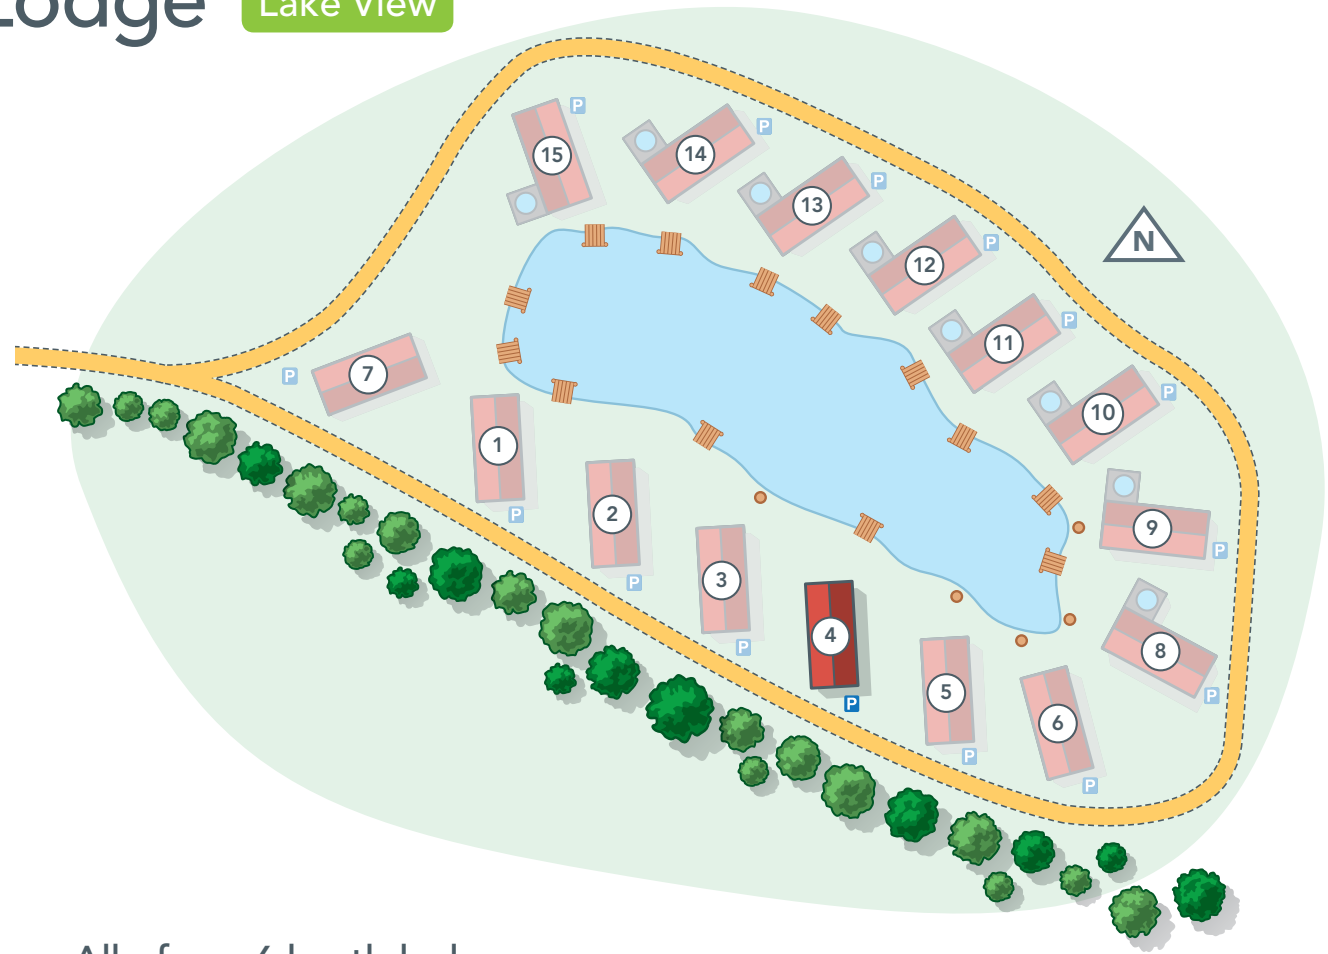

4 Yellowhammer Lodge Lake View

Two bedroom traditional lodge overlooking the lake and woodland area. One double bedroom with en-suite shower room, one twin bedroom, and additional sleeping for up to 2 people on a sofa bed in the lounge area. Additional main bathroom with bath.

Lodge access from 4pm

All of our 6 berth lodges

- | | | |
|----------------|---------------|---------------|
| 1 Swallow | 6 Blackbird | 11 Swift |
| 2 Kingfisher | 7 Robin | 12 Woodpecker |
| 3 Owl | 8 Nightingale | 13 Jay |
| 4 Yellowhammer | 9 Greenfinch | 14 Mallard |
| 5 Wagtail | 10 Skylark | 15 Kestrel |

- Hard standing jetty
- Clearing for standing fishing
- Allocated parking

Layout not to scale and is for illustration purposes.