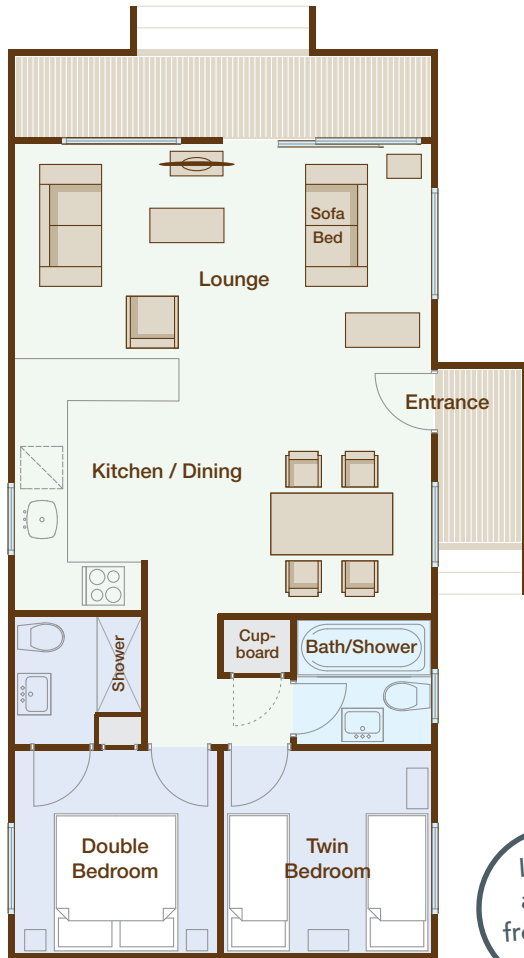

5 Wagtail Lodge Lake View

Two bedroom traditional lodge overlooking the lake and woodland area. One double bedroom with en-suite shower room, one twin bedroom, and additional sleeping for up to 2 people on a sofa bed in the lounge area. Additional main bathroom with bath.

All of our 6 berth lodges

- | | | |
|----------------|---------------|---------------|
| 1 Swallow | 6 Blackbird | 11 Swift |
| 2 Kingfisher | 7 Robin | 12 Woodpecker |
| 3 Owl | 8 Nightingale | 13 Jay |
| 4 Yellowhammer | 9 Greenfinch | 14 Mallard |
| 5 Wagtail | 10 Skylark | 15 Kestrel |

- Hard standing jetty
- Clearing for standing fishing
- Allocated parking

Layout not to scale and is for illustration purposes.