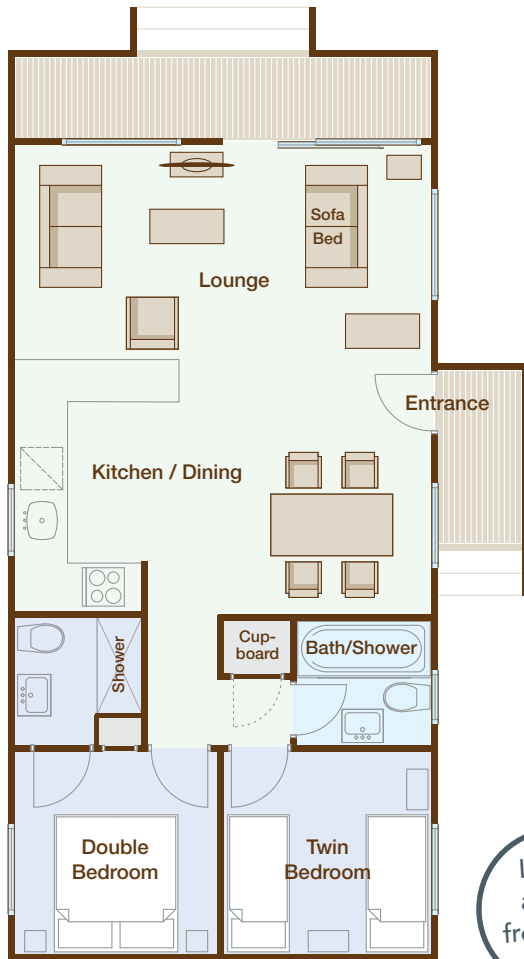

6 Blackbird Lodge Lake View

Two bedroom traditional lodge overlooking the lake and woodland area. One double bedroom with en-suite shower room, one twin bedroom, and additional sleeping for up to 2 people on a sofa bed in the lounge area. Additional main bathroom with bath. Additional main bathroom with bath.

Lodge access from 4pm

All of our 6 berth lodges

- | | | |
|----------------|---------------|---------------|
| 1 Swallow | 6 Blackbird | 11 Swift |
| 2 Kingfisher | 7 Robin | 12 Woodpecker |
| 3 Owl | 8 Nightingale | 13 Jay |
| 4 Yellowhammer | 9 Greenfinch | 14 Mallard |
| 5 Wagtail | 10 Skylark | 15 Kestrel |

- Hard standing jetty
- Clearing for standing fishing
- Allocated parking

Layout not to scale and is for illustration purposes.