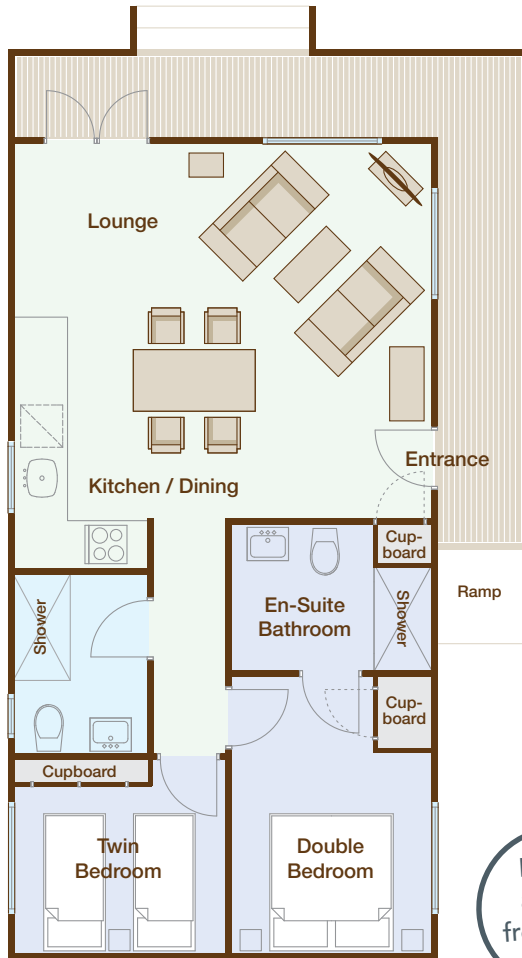

7 Robin Lodge Lake View

Two bedroom traditional lodge overlooking the lake and woodland area. One double bedroom with en-suite shower room, and one twin bedroom. Additional main bathroom with shower (no bath).

Lodge access from 4pm

All of our 4 berth lodges

- | | | |
|----------------|---------------|---------------|
| 1 Swallow | 6 Blackbird | 11 Swift |
| 2 Kingfisher | 7 Robin | 12 Woodpecker |
| 3 Owl | 8 Nightingale | 13 Jay |
| 4 Yellowhammer | 9 Greenfinch | 14 Mallard |
| 5 Wagtail | 10 Skylark | 15 Kestrel |

- Hard standing jetty
- Clearing for standing fishing
- Allocated parking

Layout not to scale and is for illustration purposes.