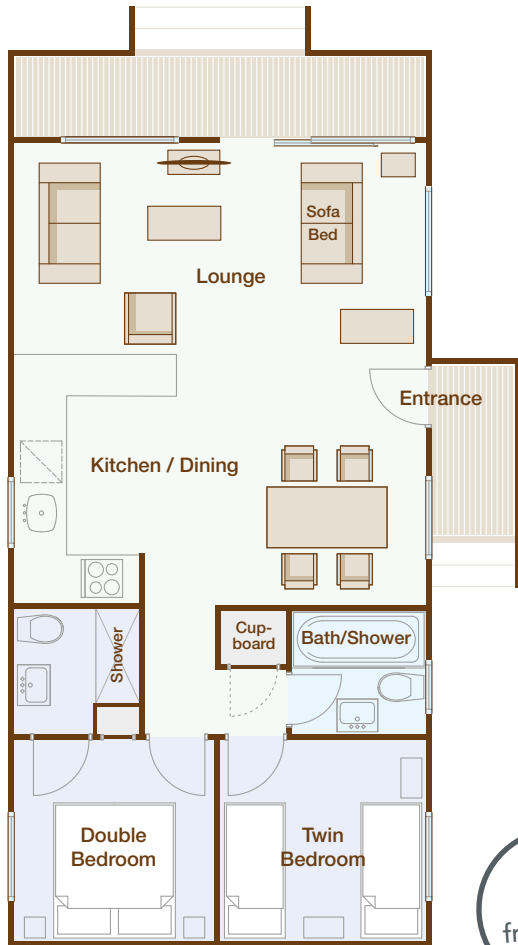

# 1 Swallow Lodge Lake View

Two bedroom traditional lodge overlooking the lake and woodland area. One double bedroom with en-suite shower room, one twin bedroom, and additional sleeping for up to 2 people on a sofa bed in the lounge area. Additional main bathroom with bath.

Lodge access from 4pm

## All of our 6 berth lodges

- |                |               |               |
|----------------|---------------|---------------|
| 1 Swallow      | 6 Blackbird   | 11 Swift      |
| 2 Kingfisher   | 7 Robin       | 12 Woodpecker |
| 3 Owl          | 8 Nightingale | 13 Jay        |
| 4 Yellowhammer | 9 Greenfinch  | 14 Mallard    |
| 5 Wagtail      | 10 Skylark    | 15 Kestrel    |