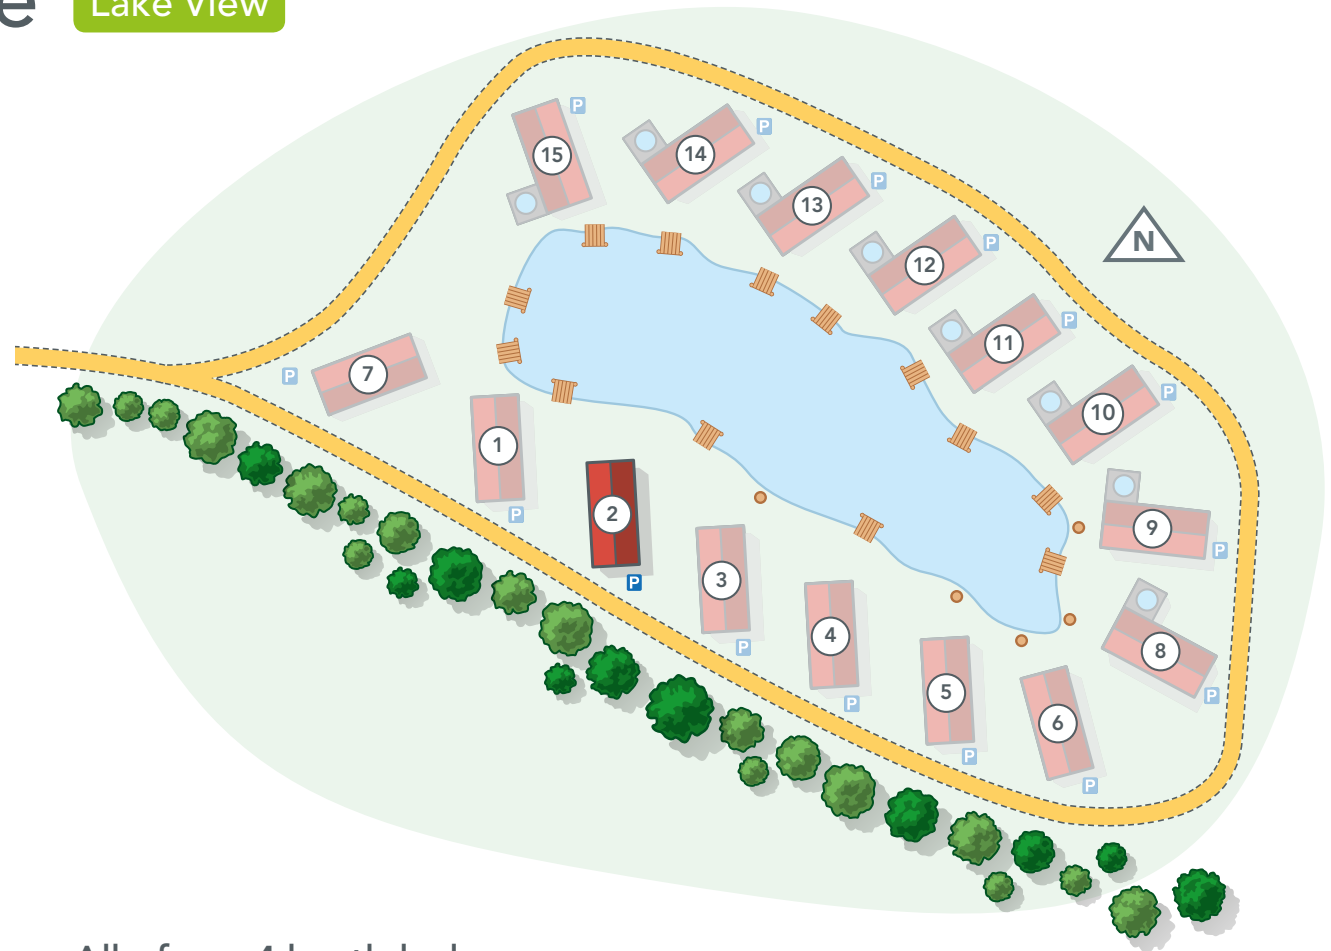

2 Kingfisher Lodge Lake View

Two bedroom traditional lodge overlooking the lake and woodland area. One double/twin bedroom with en-suite shower room, and one double/twin bedroom. Additional main bathroom with shower (no bath).

Lodge access from 4pm

All of our 4 berth lodges

- | | | |
|----------------|---------------|---------------|
| 1 Swallow | 6 Blackbird | 11 Swift |
| 2 Kingfisher | 7 Robin | 12 Woodpecker |
| 3 Owl | 8 Nightingale | 13 Jay |
| 4 Yellowhammer | 9 Greenfinch | 14 Mallard |
| 5 Wagtail | 10 Skylark | 15 Kestrel |

-  Hard standing jetty
-  Clearing for standing fishing
-  Allocated parking