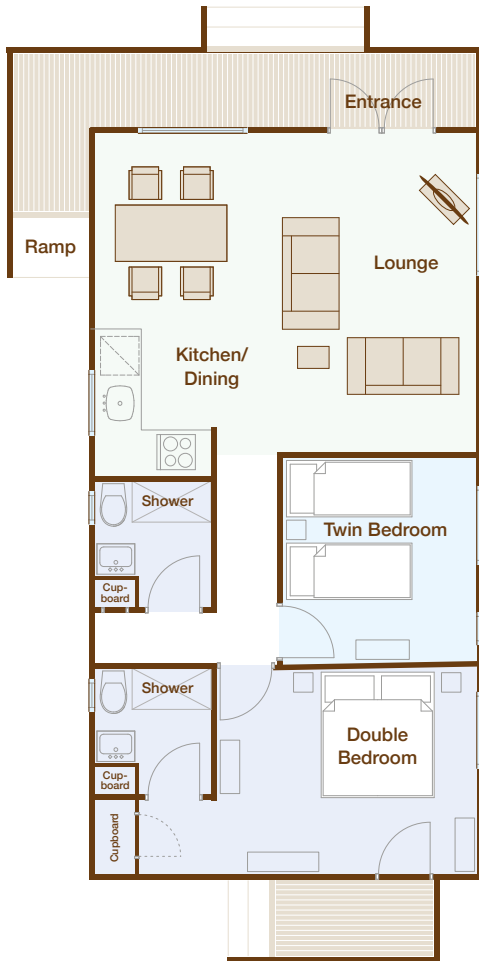

2 Kingfisher Lodge Lake View

Two bedroom traditional lodge overlooking the lake and woodland area. One double/twin bedroom with en-suite shower room, and one double/twin bedroom. Additional main bathroom with shower (no bath).

Lodge access from 4pm

All of our 4 berth lodges

- | | | |
|----------------|---------------|---------------|
| 1 Swallow | 6 Blackbird | 11 Swift |
| 2 Kingfisher | 7 Robin | 12 Woodpecker |
| 3 Owl | 8 Nightingale | 13 Jay |
| 4 Yellowhammer | 9 Greenfinch | 14 Mallard |
| 5 Wagtail | 10 Skylark | 15 Kestrel |