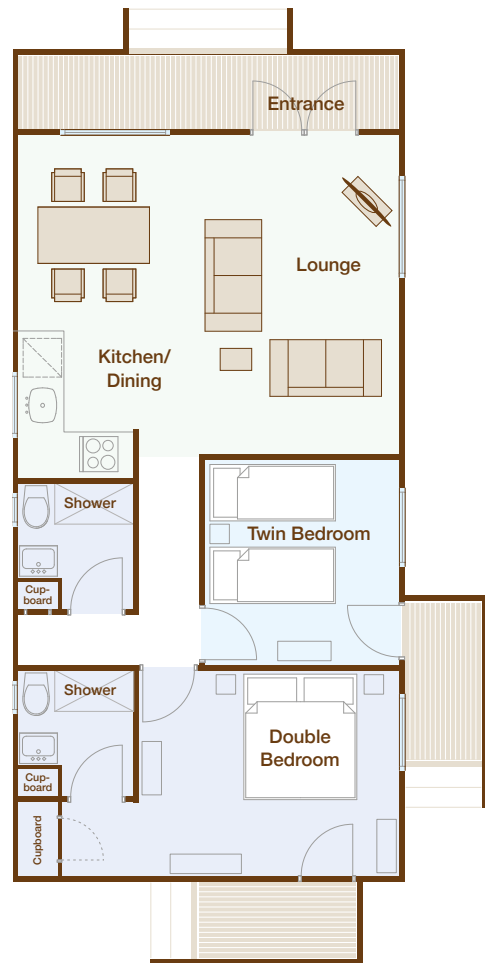

3 Owl Lodge Lake View

Two bedroom traditional lodge overlooking the lake and woodland area. One double/twin bedroom with en-suite shower room, and one double/twin bedroom. Additional main bathroom with shower (no bath).

Lodge access from 4pm

All of our 4 berth lodges

- | | | |
|----------------|---------------|---------------|
| 1 Swallow | 6 Blackbird | 11 Swift |
| 2 Kingfisher | 7 Robin | 12 Woodpecker |
| 3 Owl | 8 Nightingale | 13 Jay |
| 4 Yellowhammer | 9 Greenfinch | 14 Mallard |
| 5 Wagtail | 10 Skylark | 15 Kestrel |

- Hard standing jetty
- Clearing for standing fishing
- Allocated parking

Layout not to scale and is for illustration purposes.