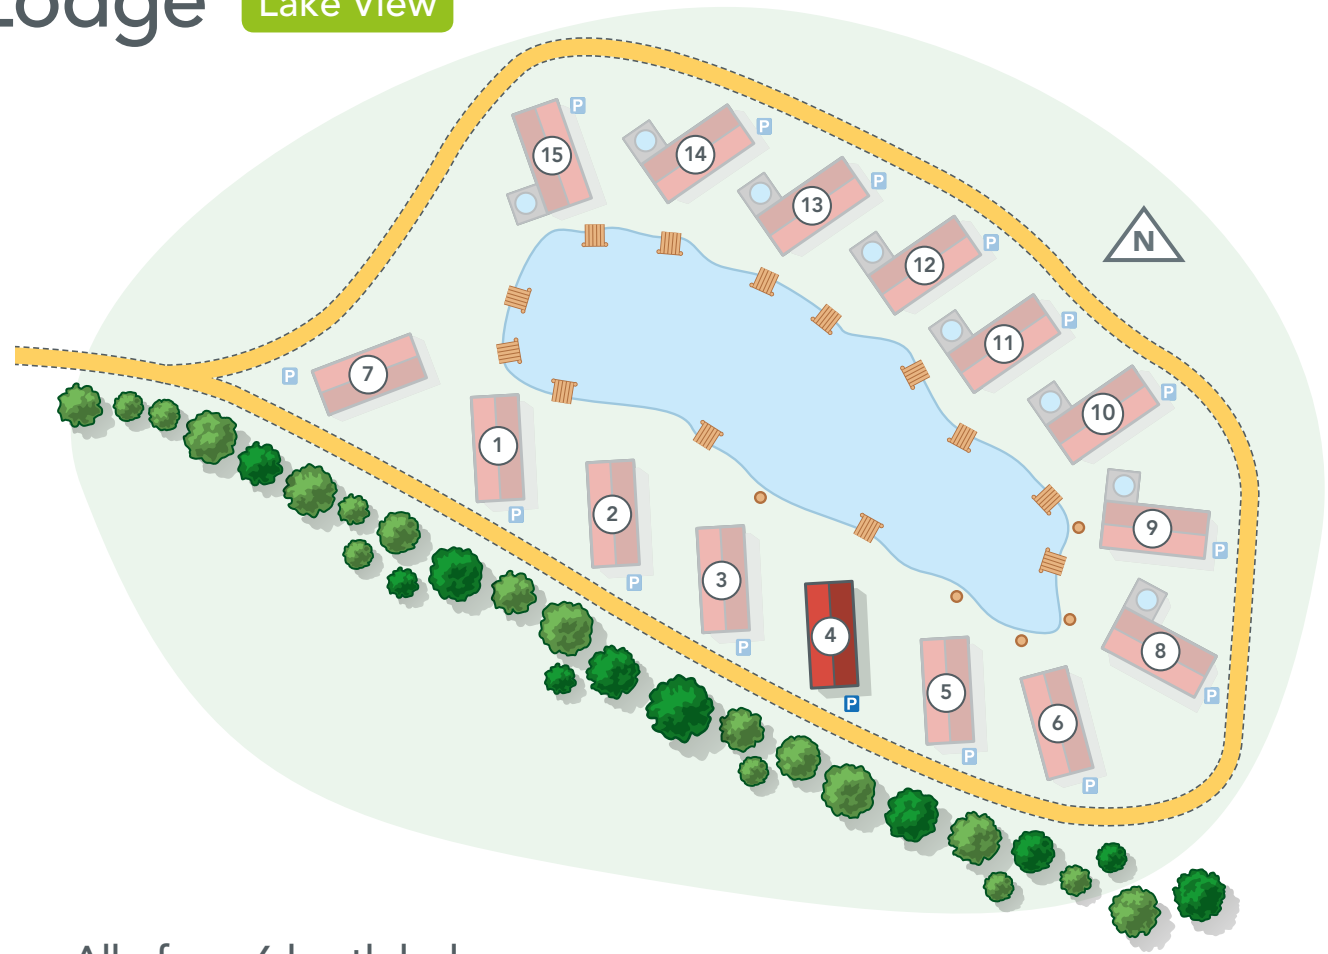

4 Yellowhammer Lodge Lake View

Two bedroom traditional lodge overlooking the lake and woodland area. One double bedroom with en-suite shower room, one twin bedroom, and additional sleeping for up to 2 people on a sofa bed in the lounge area. Additional main bathroom with bath. Additional main bathroom with bath.

Lodge access from 4pm

All of our 6 berth lodges

- | | | |
|----------------|---------------|---------------|
| 1 Swallow | 6 Blackbird | 11 Swift |
| 2 Kingfisher | 7 Robin | 12 Woodpecker |
| 3 Owl | 8 Nightingale | 13 Jay |
| 4 Yellowhammer | 9 Greenfinch | 14 Mallard |
| 5 Wagtail | 10 Skylark | 15 Kestrel |

- Hard standing jetty
- Clearing for standing fishing
- Allocated parking

Layout not to scale and is for illustration purposes.