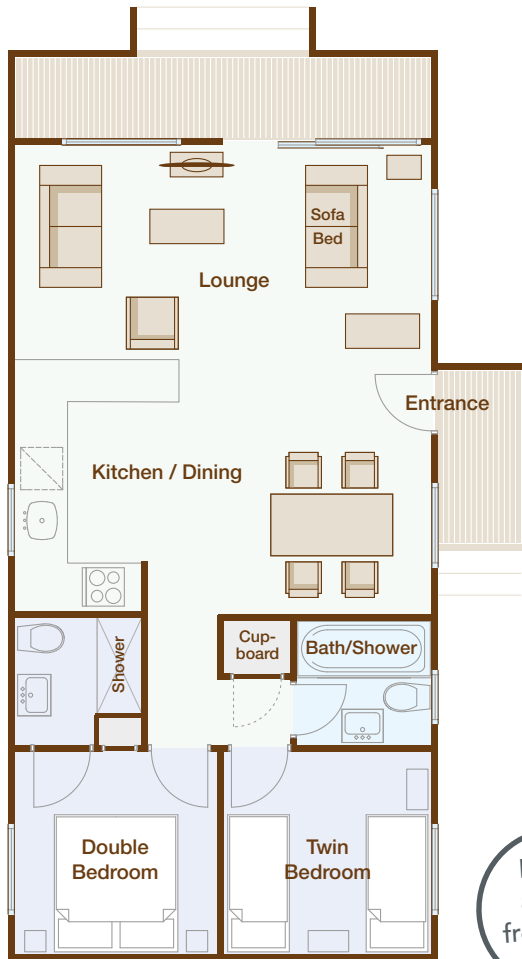

4 Yellowhammer Lodge Lake View

Two bedroom traditional lodge overlooking the lake and woodland area. One double bedroom with en-suite shower room, one twin bedroom, and additional sleeping for up to 2 people on a sofa bed in the lounge area. Additional main bathroom with bath. Additional main bathroom with bath.

Lodge access from 4pm

All of our 6 berth lodges

- | | | |
|----------------|---------------|---------------|
| 1 Swallow | 6 Blackbird | 11 Swift |
| 2 Kingfisher | 7 Robin | 12 Woodpecker |
| 3 Owl | 8 Nightingale | 13 Jay |
| 4 Yellowhammer | 9 Greenfinch | 14 Mallard |
| 5 Wagtail | 10 Skylark | 15 Kestrel |

- Hard standing jetty
- Clearing for standing fishing
- Allocated parking

Layout not to scale and is for illustration purposes.