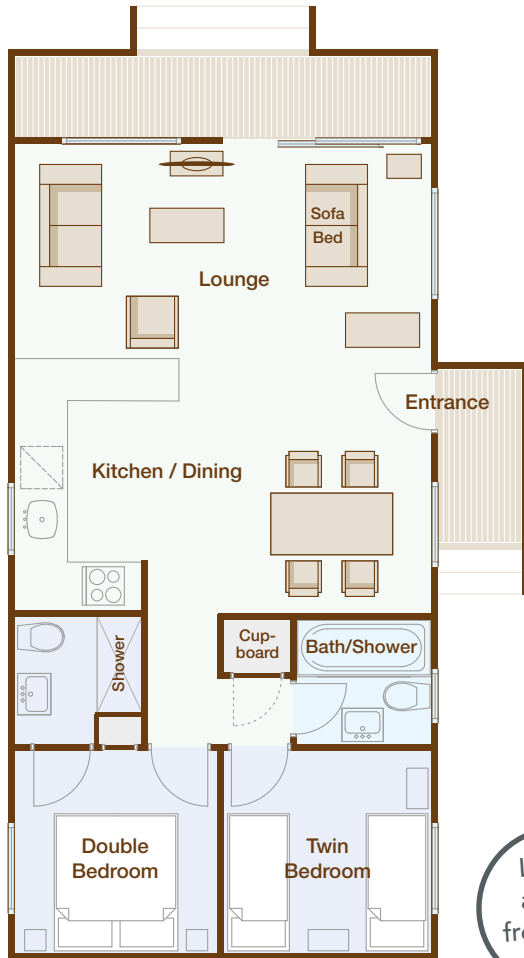

5 Wagtail Lodge Lake View

Two bedroom traditional lodge overlooking the lake and woodland area. One double bedroom with en-suite shower room, one twin bedroom, and additional sleeping for up to 2 people on a sofa bed in the lounge area. Additional main bathroom with bath.

Lodge access from 4pm

All of our 6 berth lodges

- | | | |
|----------------|---------------|---------------|
| 1 Swallow | 6 Blackbird | 11 Swift |
| 2 Kingfisher | 7 Robin | 12 Woodpecker |
| 3 Owl | 8 Nightingale | 13 Jay |
| 4 Yellowhammer | 9 Greenfinch | 14 Mallard |
| 5 Wagtail | 10 Skylark | 15 Kestrel |

- Hard standing jetty
- Clearing for standing fishing
- Allocated parking

Layout not to scale and is for illustration purposes.