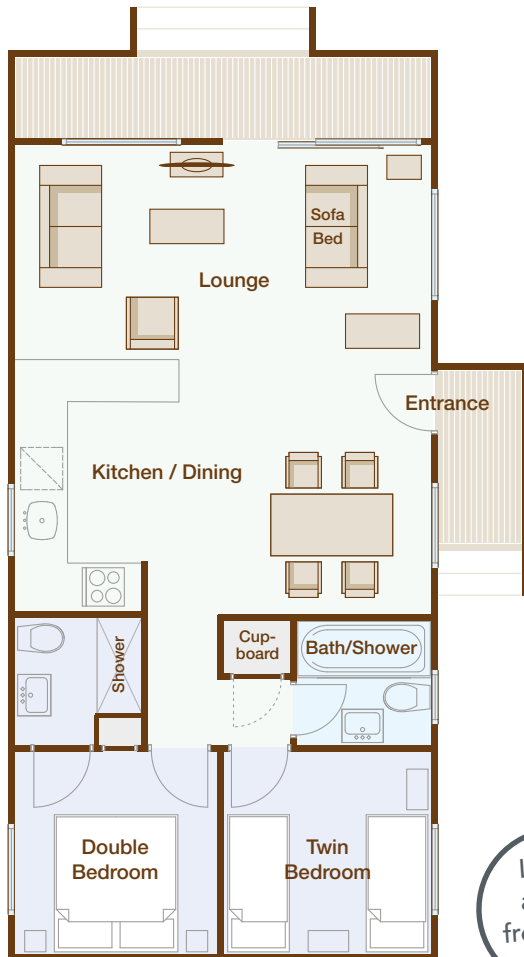

6 Blackbird Lodge Lake View

Two bedroom traditional lodge overlooking the lake and woodland area. One double bedroom with en-suite shower room, one twin bedroom, and additional sleeping for up to 2 people on a sofa bed in the lounge area. Additional main bathroom with bath. Additional main bathroom with bath.

Lodge access from 4pm

All of our 6 berth lodges

- | | | |
|----------------|---------------|---------------|
| 1 Swallow | 6 Blackbird | 11 Swift |
| 2 Kingfisher | 7 Robin | 12 Woodpecker |
| 3 Owl | 8 Nightingale | 13 Jay |
| 4 Yellowhammer | 9 Greenfinch | 14 Mallard |
| 5 Wagtail | 10 Skylark | 15 Kestrel |

- Hard standing jetty
- Clearing for standing fishing
- Allocated parking

Layout not to scale and is for illustration purposes.