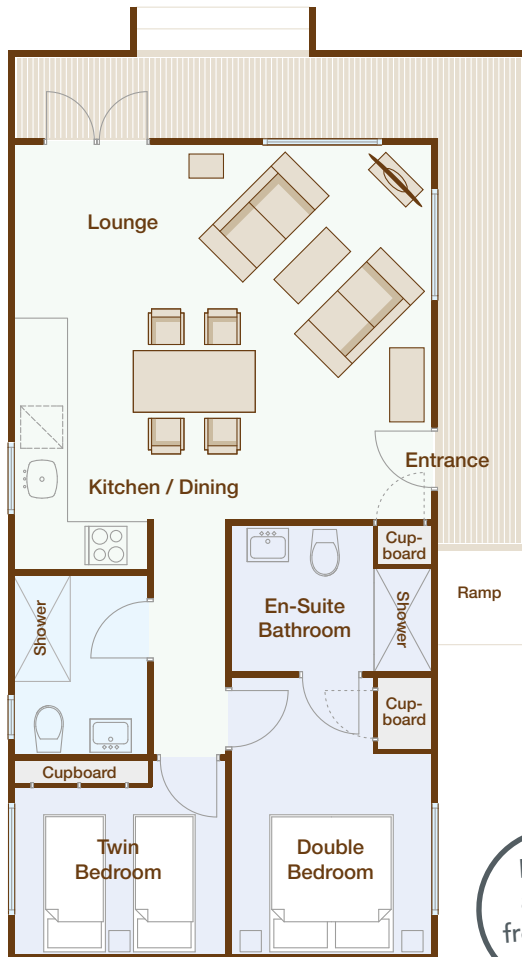

7 Robin Lodge Lake View

Two bedroom traditional lodge overlooking the lake and woodland area. One double bedroom with en-suite shower room, and one twin bedroom. Additional main bathroom with shower (no bath).

All of our 4 berth lodges

- | | | |
|----------------|---------------|---------------|
| 1 Swallow | 6 Blackbird | 11 Swift |
| 2 Kingfisher | 7 Robin | 12 Woodpecker |
| 3 Owl | 8 Nightingale | 13 Jay |
| 4 Yellowhammer | 9 Greenfinch | 14 Mallard |
| 5 Wagtail | 10 Skylark | 15 Kestrel |

- Hard standing jetty
- Clearing for standing fishing
- Allocated parking

Layout not to scale and is for illustration purposes.