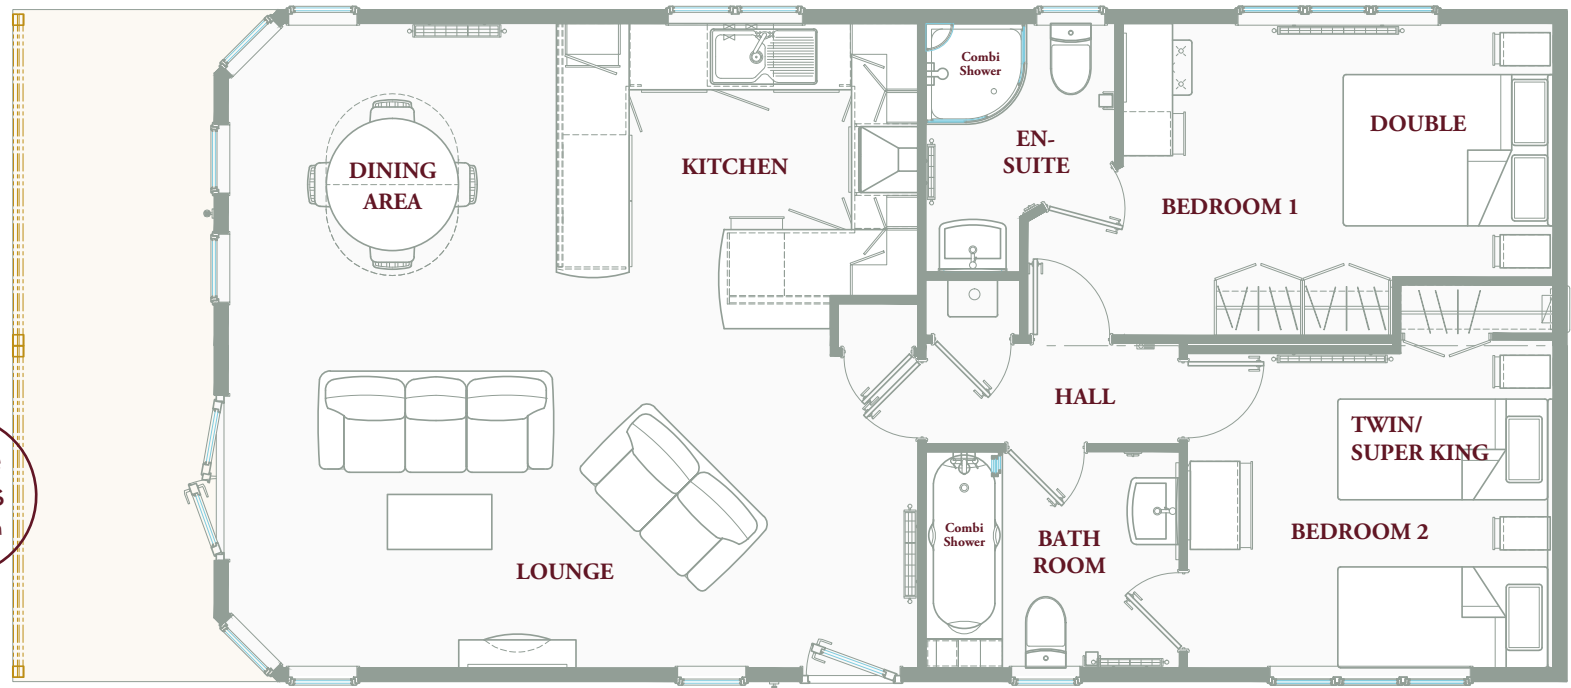

# BEECH LODGE

Sleeps 4

Two bedroom spacious luxury modern lodge, with views over lake and golf course complete with private outdoor jacuzzi.

Perfect for couples or a small family, this two bedroom lodge has a master with double bed, wardrobes & en-suite shower room. 2nd bedroom with option of twin beds or super king with separate bathroom which is accessible from both bedroom or hall.

A large lounge with sofas and flat screen TV/Freeview, open plan to dining room and fully fitted modern kitchen. DVD player and iPod docking station.

## Beech Lodge features:

- Private outdoor jacuzzi
- Dishwasher
- Washing machine
- Under counter fridge & freezer
- Large veranda with garden furniture
- Smart TV's in both lounge & bedroom

Lodge access from 4pm

## WHAT'S INCLUDED:

- Free WiFi
- Gas and electricity
- Beds made up on arrival
- Quality cotton bedlinen
- Fluffy towels
- Hair dryer
- Complementary essentials on arrival

Photo shown is Oak Lodge

Layout not to scale and is for illustration purposes.