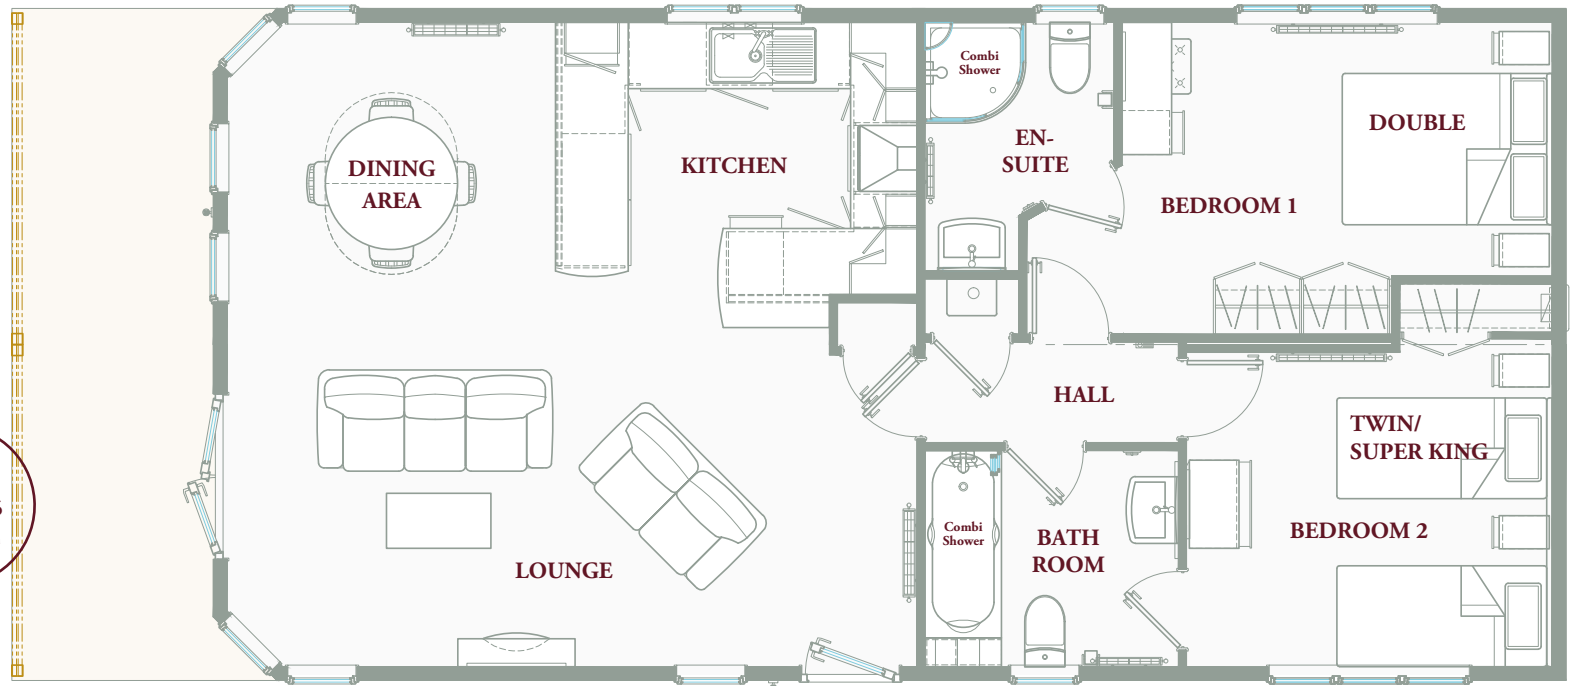

OAK LODGE

Sleeps 4

Two bedroom spacious Luxury modern lodge, in secluded location close to a lake and a golf course.

Perfect for couples or a small family, this two bedroom lodge has a master with double bed, fitted wardrobes & en-suite shower room.

2nd bedroom with option of twin beds or super king with separate bathroom has bath with shower over.

A large lounge with sofas and flat screen TV/Freeview, open plan to dining room and fully fitted modern kitchen. DVD player and iPod docking station.

Oak Lodge features:

- Dishwasher
- Washing machine
- Under counter fridge & freezer
- Large veranda with garden furniture
- Smart TV's in both lounge & bedroom

Lodge access from 4pm

WHAT'S INCLUDED:

- Free WiFi
- Gas and electricity
- Beds made up on arrival
- Quality cotton bedlinen
- Fluffy towels
- Hair dryer
- Complementary essentials on arrival