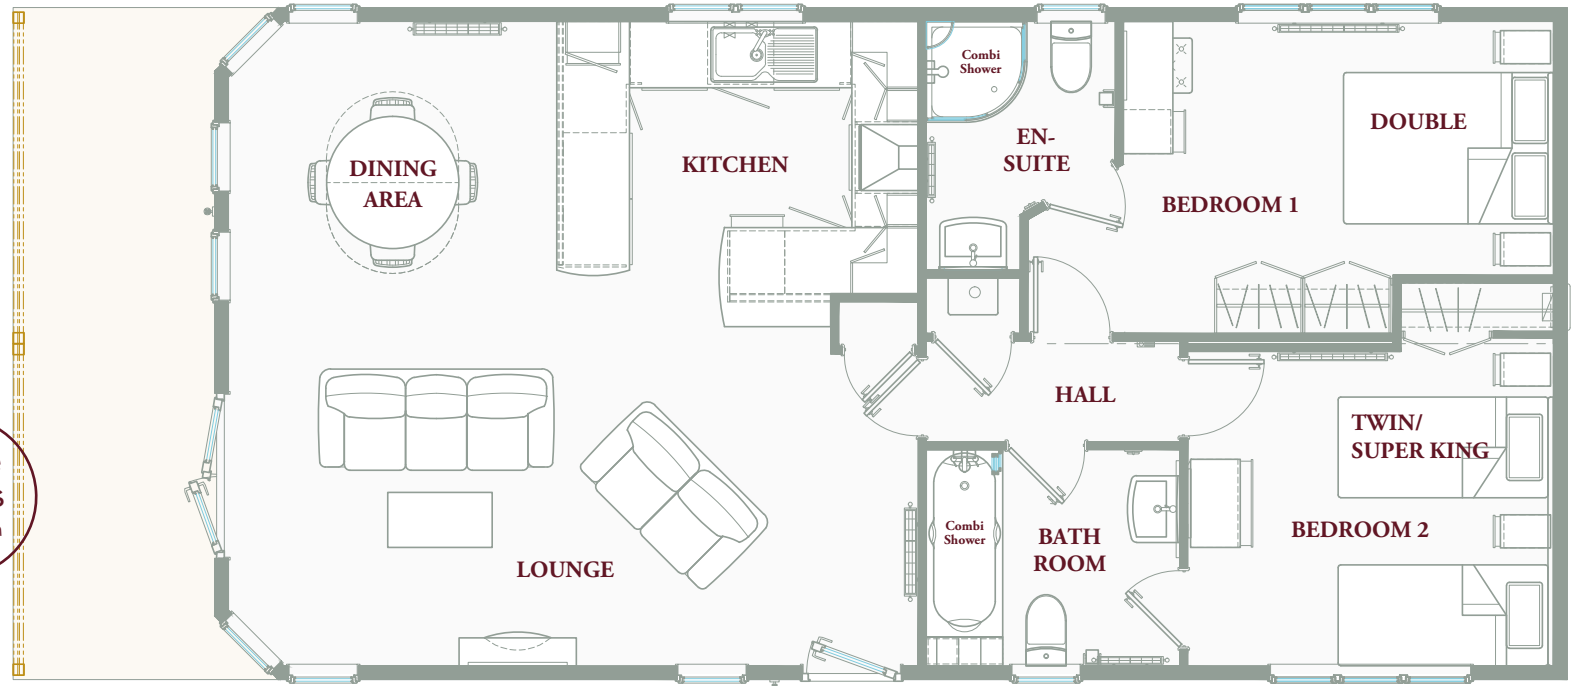

# SILVER BIRCH LODGE

Sleeps 4

Two bedroom spacious luxury modern lodge, with views over lake and golf course complete with private outdoor jacuzzi.

Perfect for couples or a small family, this two bedroom lodge has a master with double bed, wardrobes & en-suite shower room. 2nd bedroom with option of twin beds or super king bedroom with separate bathroom which is accessible from both bedroom or hall.

A large lounge with sofas and flat screen TV/Freeview, open plan to dining room and fully fitted modern kitchen. DVD player and iPod docking station.

## Beech Lodge features:

- Private outdoor jacuzzi
- Dishwasher
- Washing machine
- Under counter fridge & freezer
- Large veranda with garden furniture
- Smart TV's in both lounge & bedroom

Lodge access from 4pm