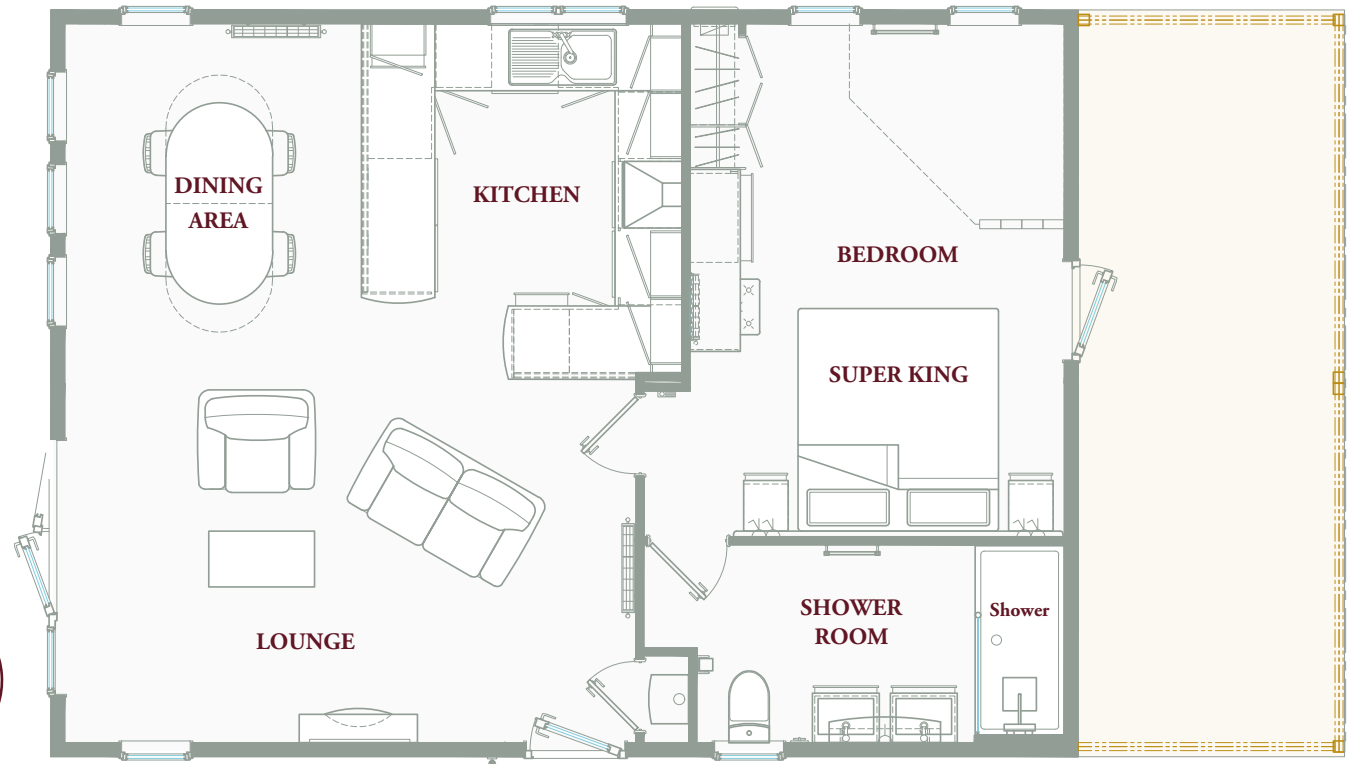

WILLOW LODGE

SLEEPS 2

One bedroom spacious Luxury modern lodge, overlooks a lake with views over a golf course complete with a private outdoor Jacuzzi

Perfect for a romantic break, this one bedroom lodge comprises of a Master bedroom with King Size bed, Fitted Wardrobes and storage, large en-suite bathroom with double walk in shower and his/her sinks.

A large lounge with comfy sofas and flat screen TV with Freeview open plan layout to dining room and modern fully equipped kitchen area. DVD player and ipod docking station.

Willow Lodge features:

- Private outdoor Jacuzzi
- Dishwasher
- Washing Machine
- Under counter Fridge & Freezer
- Large Veranda with Garden Furniture
- Smart TV's in both Lounge & Bedroom

Lodge access from 4pm

WHAT'S INCLUDED:

- Free WiFi
- Gas and electricity
- Beds made up on arrival
- Quality cotton bedlinen
- Fluffy towels
- Hair dryer
- Complementary essentials on arrival

Layout not to scale and is for illustration purposes.